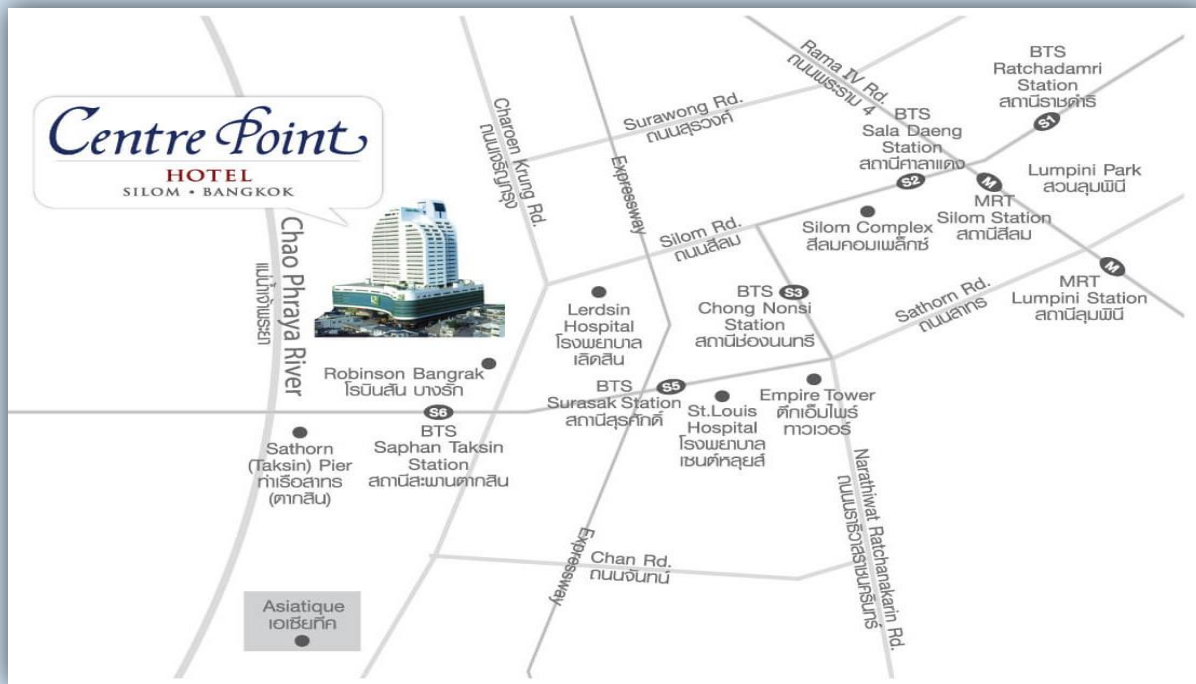

CASCADE HOTEL BANGKOK

Address: 92/1 Krungthoburi RoadKlongsan. Banglumpu-Lang.
Bangkok 10600

Phone: 02 100 4849

WEB: www.cascadebangkok.com

EMAIL: info@cascadebangkok.com

Travel Guide to our office:

- Walk from the hotel for approximately 350 m (about 6 minutes). Thanatorn Building will be on your left-hand side

Centre Point

HOTEL
SILOM • BANGKOK

Centre Point Plus Hotel Silom

Address: 1522/2 Soi Kaysorn 1 (Chareonkrung 50) Charoenkrung Rd., Bangkok

Phone: 02 266 0521

WEB: www.centrepoin.com/silom

EMAIL: silom@centrepoin.com

Travel Guide to our office:

- **Walk from the hotel** for about 190 meters to Saphan Taksin BTS Station. Take the BTS and get off at Krung Thon Buri Station, Exit 1. Turn back and walk straight for 280 meters. Thanatorn Building will be on your right-hand side
- **Travel by taxi or motorcycle taxi** via ride-hailing apps, approximately 15 minutes.
- **Walk from the hotel** for approximately 2.1 km (about 30 minutes). Thanatorn Building will be on your right-hand side

Travel by taxi or motorcycle

- Ask the taxi driver to pick you up at Eastin Grand Hotel Sathorn (33/1 South Sathorn Road, Yannawa, Sathorn, Bangkok 10120).
- Tell the driver your destination is “Thanathorn Building.” (You may want to provide the full address of the building if you have it.)
- The driver will take you via standard city roads — depending on traffic, the time will vary.