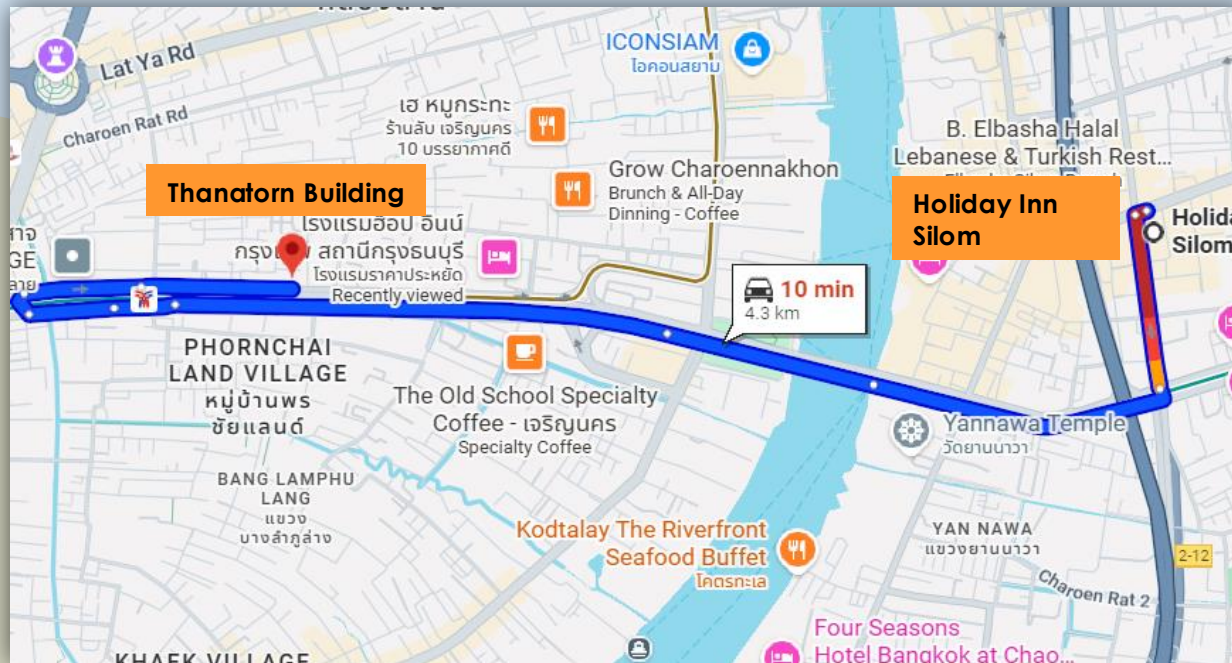

Travel Guide to our office:

- **Walk from the hotel** for about 190 meters to Saphan Taksin BTS Station. Take the BTS and get off at Krung Thon Buri Station, Exit 1. Turn back and walk straight for 280 meters. Thanatorn Building will be on your right-hand side
- **Travel by taxi or motorcycle taxi** via ride-hailing apps, approximately 15 minutes.
- **Walk from the hotel** for approximately 2.1 km (about 30 minutes). Thanatorn Building will be on your right-hand side

- Walk from the hotel for approximately **600 m (about 8 minutes)**. **Thanatorn Building** will be on your **right-hand side**

Holiday Inn Bangkok Silom by IHG

Address: 981 Silom Rd Bangkok, 10500

Phone: 02 207 4300

WEB: www.ihg.com

EMAIL: rsvn.hisilom@ihg.com

Travel Guide to our office:

Travel by taxi or motorcycle

- Ask the taxi driver to pick you up at Hiloday Inn Bangkok Silom by IHG (981 Silom Rd Bangkok, 10500).
- Tell the driver your destination is “Thanathorn Building.” (You may want to provide the full address of the building if you have it.)
- The driver will take you via standard city roads — depending on traffic, the time will vary.