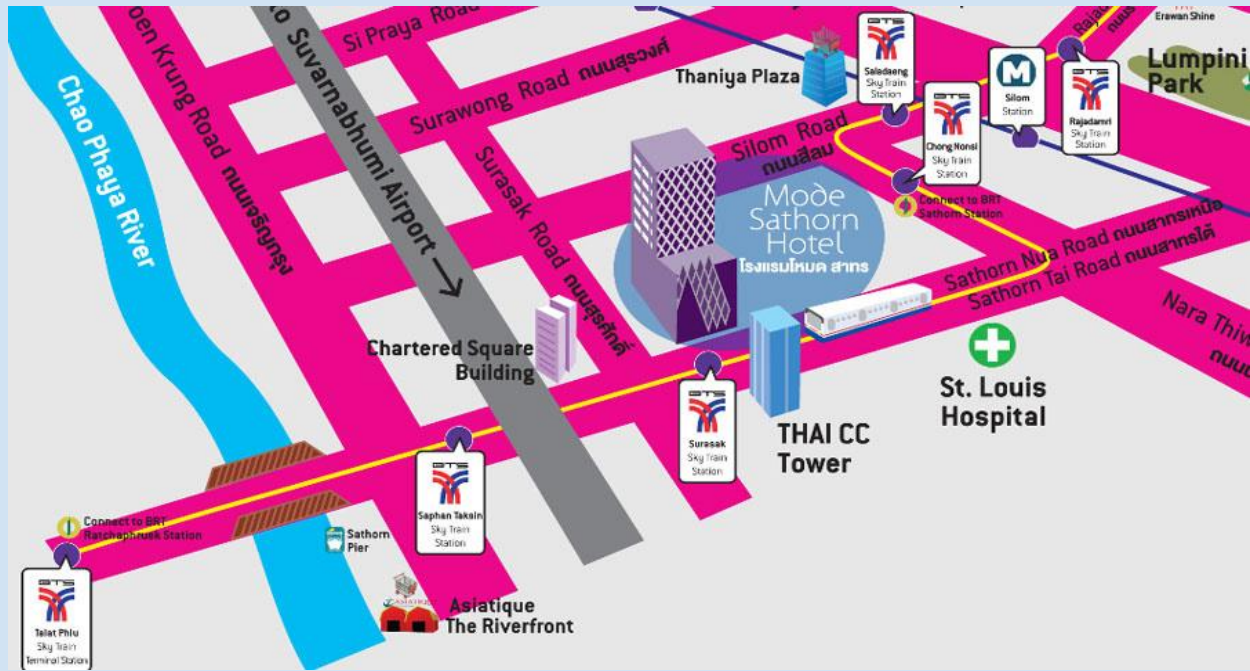

Mode Sathorn Hotel Bangkok

Address: 144 North Sathon Rd, Si Lom, Bang Rak, Bangkok 10500

Phone: 02 623 4555

WEB: www.modesathorn.com

EMAIL: info@modesathorn.com

Travel Guide to our office:

Travel by taxi or motorcycle

- Ask the taxi driver to pick you up at Mode Sathorn Hotel Bangkok (144 North Sathon Rd, Si Lom, Bang Rak, Bangkok 10500).
- Tell the driver your destination is “Thanathorn Building.” (You may want to provide the full address of the building if you have it.)
- The driver will take you via standard city roads — depending on traffic, the time will vary.