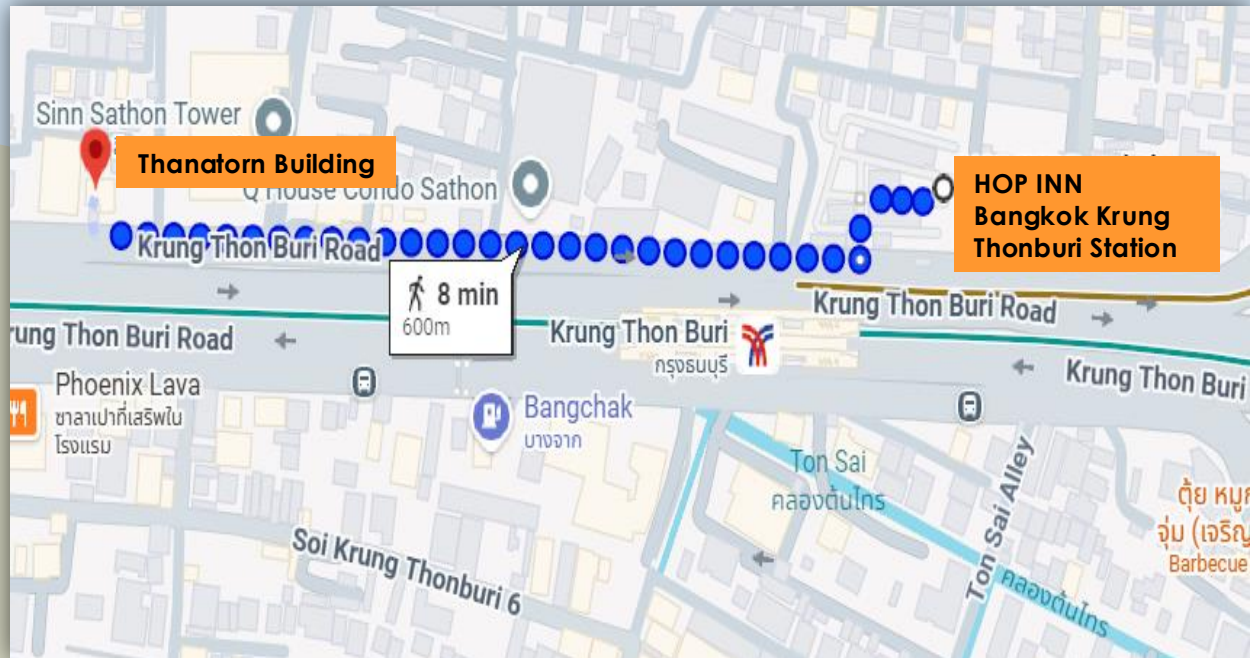

HOP INN Bangkok Krung Thonburi Station

Address: 89, 1 Krung Thon Buri Road, Khlong Ton Sai, Khlong San, Bangkok 10600

Phone: 02 280 2222

WEB: www.hopinhotel.com

EMAIL: info@hopinhotel.com

Travel Guide to our office:

- Walk from the hotel for approximately **600 m (about 8 minutes)**. **Thanatorn Building** will be on your **right-hand side**