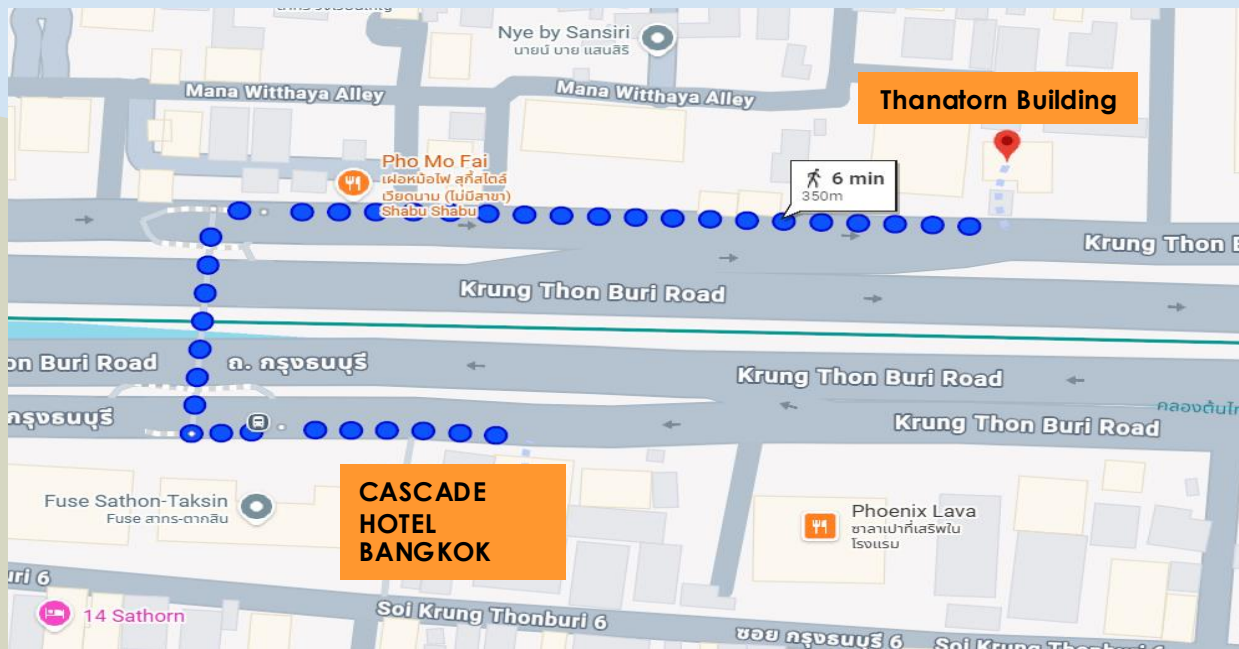

CASCADE HOTEL BANGKOK

Address: 92/1 Krungthoburi RoadKlongsan. Banglumpu-Lang.
Bangkok 10600

Phone: 02 100 4849

WEB: www.cascadebangkok.com

EMAIL: info@cascadebangkok.com

Travel Guide to our office:

- Walk from the hotel for approximately 350 m (about 6 minutes). Thanatorn Building will be on your left-hand side

Centre Point

HOTEL
SILOM • BANGKOK

Centre Point Plus Hotel Silom

Address: 1522/2 Soi Kaysorn 1 (Chareonkrung 50) Charoenkrung Rd., Bangkok

Phone: 02 266 0521

WEB: www.centrepoin.com/silom

EMAIL: silom@centrepoin.com

Travel Guide to our office:

- **Walk from the hotel** for about 190 meters to Saphan Taksin BTS Station. Take the BTS and get off at Krung Thon Buri Station, Exit 1. Turn back and walk straight for 280 meters. Thanatorn Building will be on your right-hand side
- **Travel by taxi or motorcycle taxi** via ride-hailing apps, approximately 15 minutes.
- **Walk from the hotel** for approximately 2.1 km (about 30 minutes). Thanatorn Building will be on your right-hand side

- Ask the taxi driver to pick you up at Mode Sathorn Hotel Bangkok (144 North Sathon Rd, Si Lom, Bang Rak, Bangkok 10500).
- Tell the driver your destination is “Thanathorn Building.” (You may want to provide the full address of the building if you have it.)
- The driver will take you via standard city roads — depending on traffic, the time will vary.