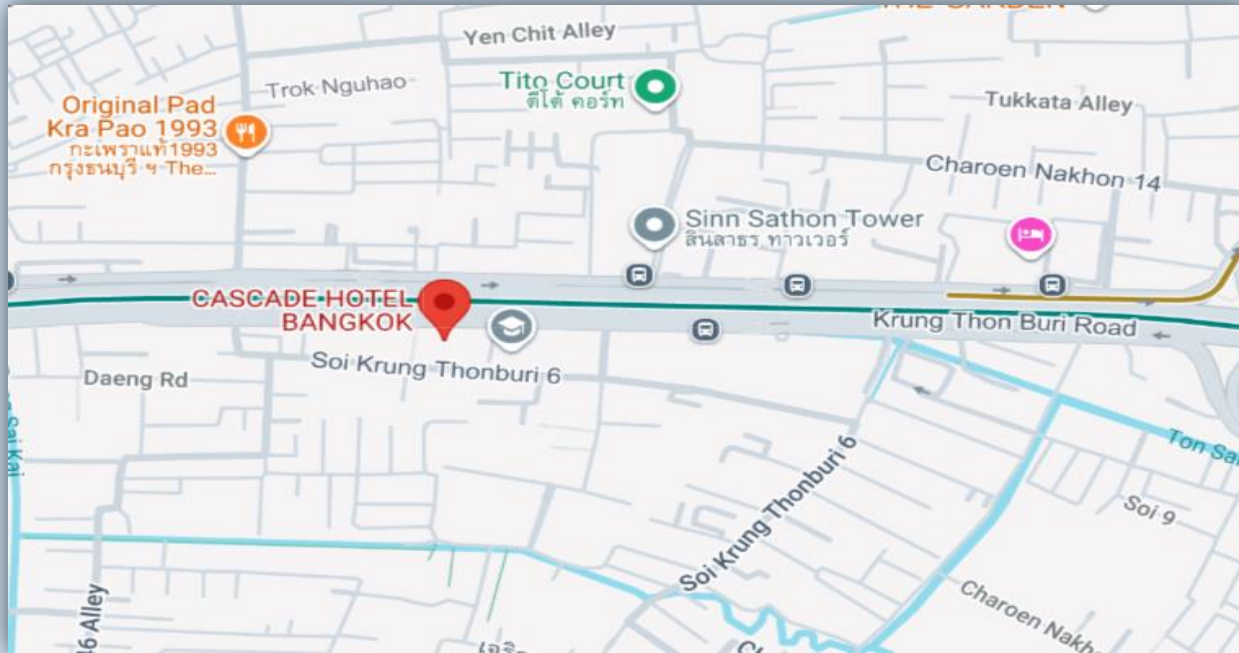

CASCADE HOTEL BANGKOK

Address: 92/1 Krungthoburi RoadKlongsan. Banglumpu-Lang.
Bangkok 10600

Phone: 02 100 4849

WEB: www.cascadebangkok.com

EMAIL: info@cascadebangkok.com

Travel Guide to our office:

- Walk from the hotel for approximately 350 m (about 6 minutes). Thanatorn Building will be on your left-hand side

Centre Point

HOTEL
SILOM • BANGKOK

Centre Point Plus Hotel Silom

Address: 1522/2 Soi Kaysorn 1 (Chareonkrung 50) Charoenkrung Rd., Bangkok

Phone: 02 266 0521

WEB: www.centrepoin.com/silom

EMAIL: silom@centrepoin.com

Travel Guide to our office:

- **Walk from the hotel** for about 190 meters to Saphan Taksin BTS Station. Take the BTS and get off at Krung Thon Buri Station, Exit 1. Turn back and walk straight for 280 meters. Thanatorn Building will be on your right-hand side
- **Travel by taxi or motorcycle taxi** via ride-hailing apps, approximately 15 minutes.
- **Walk from the hotel** for approximately 2.1 km (about 30 minutes). Thanatorn Building will be on your right-hand side

- Walk from the hotel for approximately **600 m (about 8 minutes)**. **Thanatorn Building** will be on your **right-hand side**

Holiday Inn Bangkok Silom by IHG

Address: 981 Silom Rd Bangkok, 10500

Phone: 02 207 4300