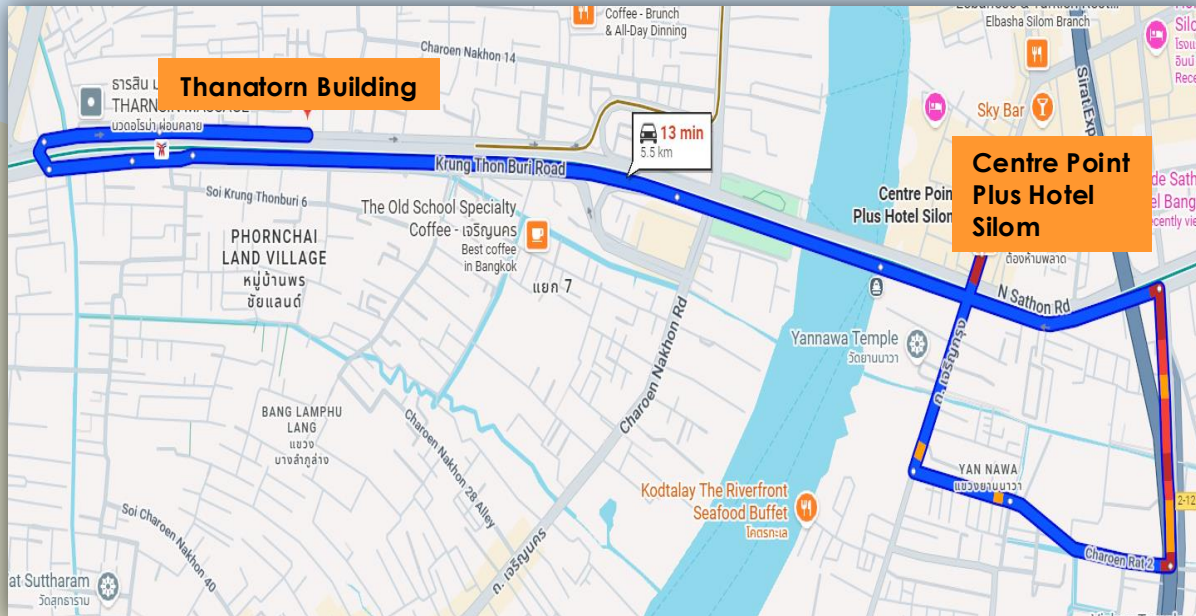

CASCADE HOTEL BANGKOK

Address: 92/1 Krungthoburi RoadKlongsan. Banglumpu-Lang.
Bangkok 10600

Phone: 02 100 4849

WEB: www.cascadebangkok.com

EMAIL: info@cascadebangkok.com

Travel Guide to our office:

- Walk from the hotel for approximately 350 m (about 6 minutes). Thanatorn Building will be on your left-hand side

Centre Point

HOTEL
SILOM • BANGKOK

Centre Point Plus Hotel Silom

Address: 1522/2 Soi Kaysorn 1 (Chareonkrung 50) Charoenkrung Rd., Bangkok

Phone: 02 266 0521

WEB: www.centrepoin.com/silom

EMAIL: silom@centrepoin.com

Travel Guide to our office:

- **Walk from the hotel** for about 190 meters to Saphan Taksin BTS Station. Take the BTS and get off at Krung Thon Buri Station, Exit 1. Turn back and walk straight for 280 meters. Thanatorn Building will be on your right-hand side
- **Travel by taxi or motorcycle taxi** via ride-hailing apps, approximately 15 minutes.
- **Walk from the hotel** for approximately 2.1 km (about 30 minutes). Thanatorn Building will be on your right-hand side

Travel by taxi or motorcycle

- Ask the taxi driver to pick you up at Eastin Grand Hotel Sathorn (33/1 South Sathorn Road, Yannawa, Sathorn, Bangkok 10120).
- Tell the driver your destination is “Thanathorn Building.” (You may want to provide the full address of the building if you have it.)
- The driver will take you via standard city roads — depending on traffic, the time will vary.