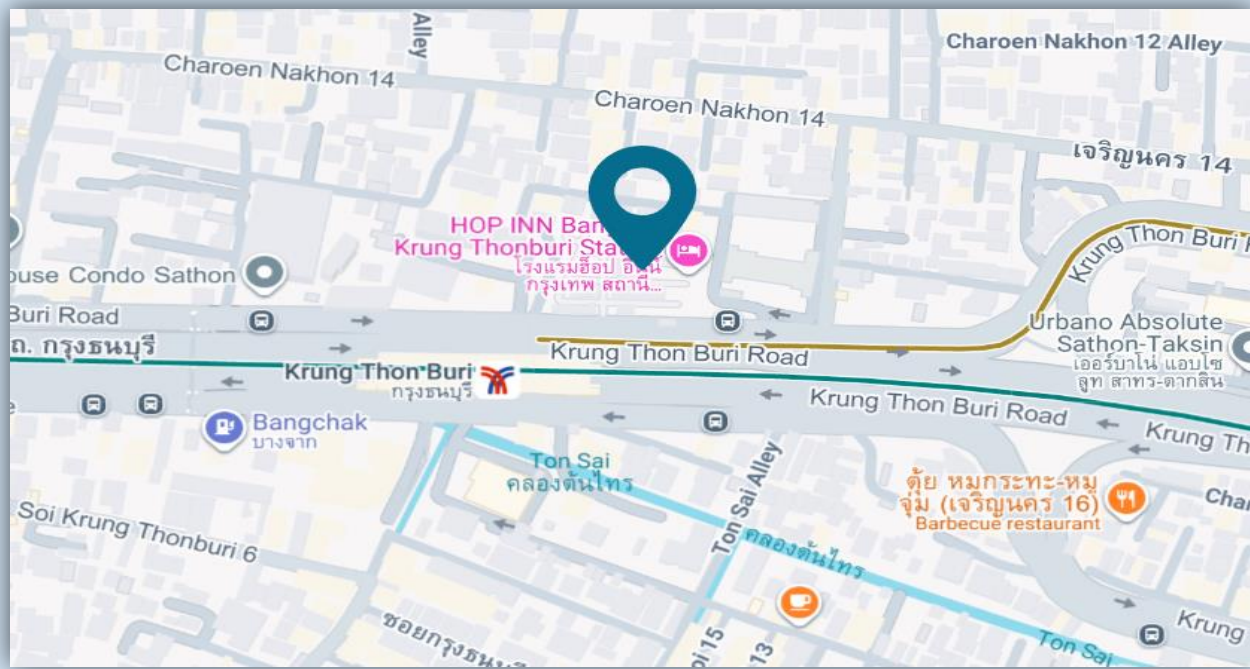

HOP INN Bangkok Krung Thonburi Station

Address: 89, 1 Krung Thon Buri Road, Khlong Ton Sai, Khlong San, Bangkok 10600

Phone: 02 280 2222

WEB: www.hopinhotel.com

EMAIL: info@hopinhotel.com

Travel Guide to our office:

- Walk from the hotel for approximately **600 m (about 8 minutes)**. **Thanatorn Building** will be on your **right-hand side**