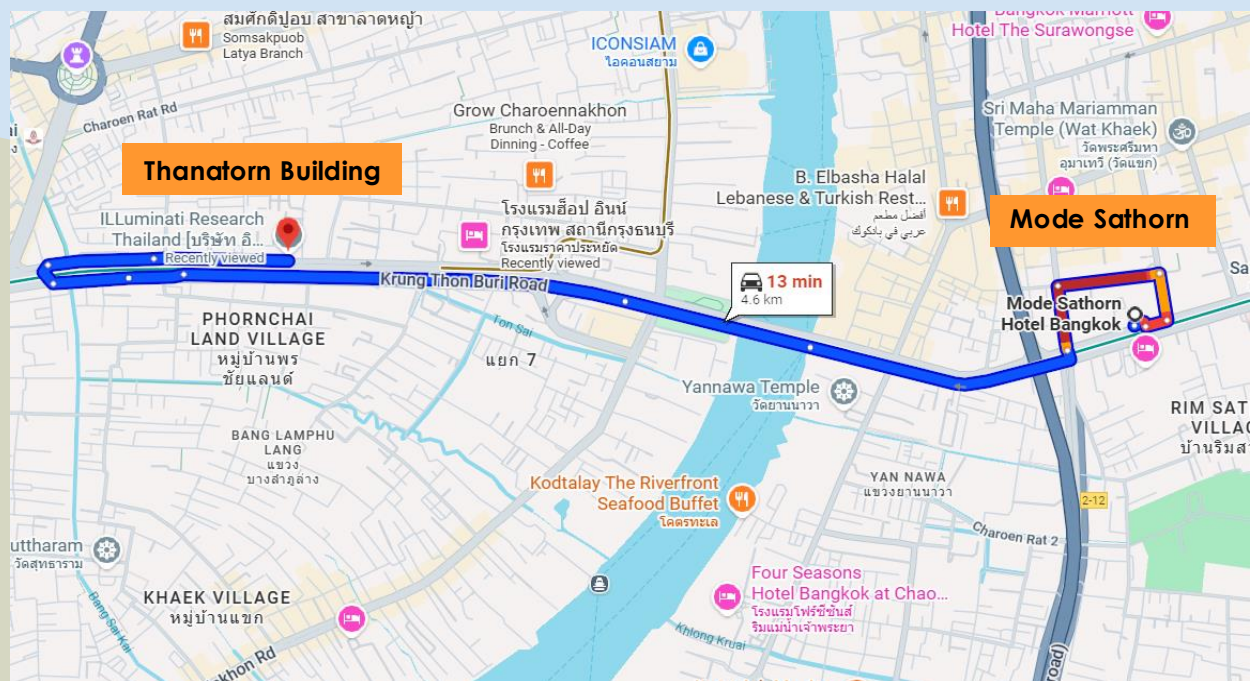

Mode Sathorn Hotel Bangkok

Address: 144 North Sathon Rd, Si Lom, Bang Rak, Bangkok 10500

Phone: 02 623 4555

WEB: www.modesathorn.com

EMAIL: info@modesathorn.com

Travel Guide to our office:

Travel by taxi or motorcycle

- Ask the taxi driver to pick you up at Mode Sathorn Hotel Bangkok (144 North Sathon Rd, Si Lom, Bang Rak, Bangkok 10500).
- Tell the driver your destination is “Thanathorn Building.” (You may want to provide the full address of the building if you have it.)
- The driver will take you via standard city roads — depending on traffic, the time will vary.